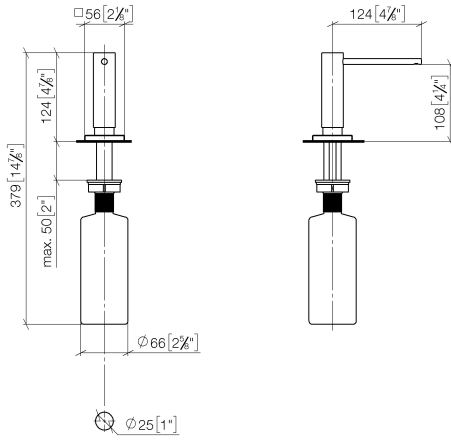

**Dispenser with rosette - Chrome**

LOT

82 439 970

- 124mm projection
- 500 ml bottle
- can be filled from the top
- rotating pump head
- height 124 mm
- hole diameter 25 mm
- individual rosette 55 x 55 mm

Fits LOT

	Chrome	82 439 970-00
	Brushed Platinum	82 439 970-06
	Platinum	82 439 970-08
	Durabrace (23kt Gold)	82 439 970-09
	Dark Chrome	82 439 970-19
	Brushed Durabrace (23kt Gold)	82 439 970-28
	Brushed Champagne (22kt Gold)	82 439 970-46
	Champagne (22kt Gold)	82 439 970-47
	Brushed Chrome	82 439 970-93
	Brushed Dark Platinum	82 439 970-99

82 439 970

mm [inches]

82 439 970

Parts for other finishes can be found here: [Brushed](#) [Platinum](#)

### Spare parts list

No.	Item Number	Name	Quantity used	Delivery time
1	90 10 10 538 00-00	dispenser	1	10
2	08 27 97 505-00	rosette	1	10
3	08 10 10 624 90	disc	1	2
4	09 14 10 151 90	seal	1	2
5	08 10 10 527 90	holder	1	2
6	09 14 05 014 90	seal	1	2
7	08 10 10 517 90	nut	1	2
8	90 10 10 603 00 90	container	1	2