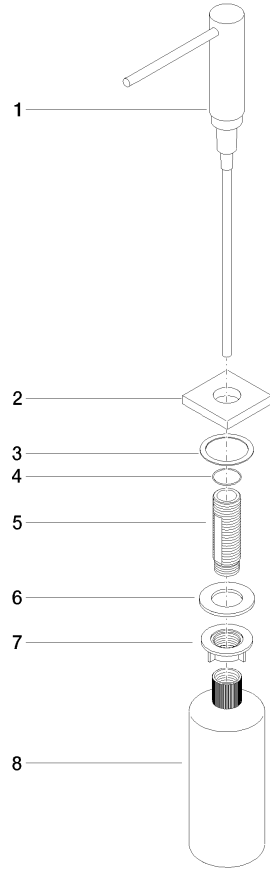

**Dispenser with rosette - Chrome**

LOT

82 439 970

- 124mm projection
- 500 ml bottle
- can be filled from the top
- rotating pump head
- height 124 mm
- hole diameter 25 mm
- individual rosette 55 x 55 mm

Fits LOT

	Chrome	82 439 970-00
	Brushed Platinum	82 439 970-06
	Platinum	82 439 970-08
	Durabrace (23kt Gold)	82 439 970-09
	Dark Chrome	82 439 970-19
	Brushed Durabrace (23kt Gold)	82 439 970-28
	Brushed Champagne (22kt Gold)	82 439 970-46
	Champagne (22kt Gold)	82 439 970-47
	Brushed Chrome	82 439 970-93
	Brushed Dark Platinum	82 439 970-99

82 439 970

mm [inches]

82 439 970

Parts for other finishes can be found here: [Brushed](#) [Platinum](#)

### Spare parts list

No.	Item Number	Name	Quantity used	Delivery time
1	90 10 10 538 00-00	dispenser	1	10
2	08 27 97 505-00	rosette	1	10
3	08 10 10 624 90	disc	1	2
4	09 14 10 151 90	seal	1	2
5	08 10 10 527 90	holder	1	2
6	09 14 05 014 90	seal	1	2
7	08 10 10 517 90	nut	1	2
8	90 10 10 603 00 90	container	1	2